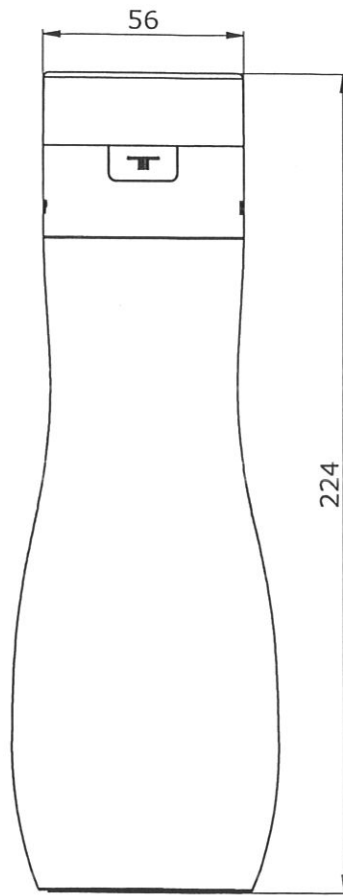

SPECIFICATION

MODEL: 9187

- 500 ml Triflask
- Button release flip open lid
- Non-slip base
- Unique shape