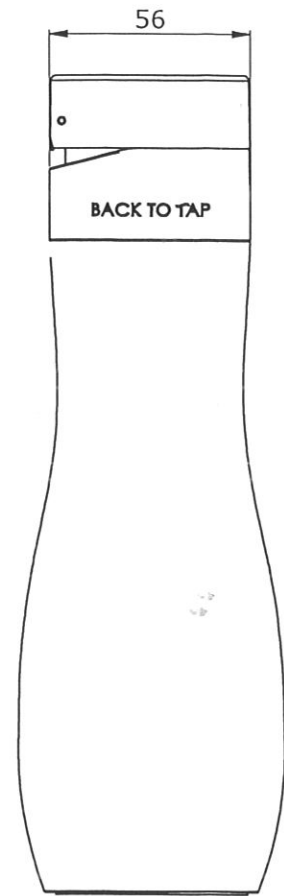

SPECIFICATION

MODEL: 9187

- 500 ml Triflask
- Button release flip open lid
- Non-slip base
- Unique shape