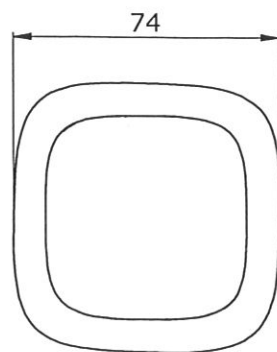

SPECIFICATION

MODEL: 9187

- 500 ml Triflask
- Button release flip open lid
- Non-slip base
- Unique shape