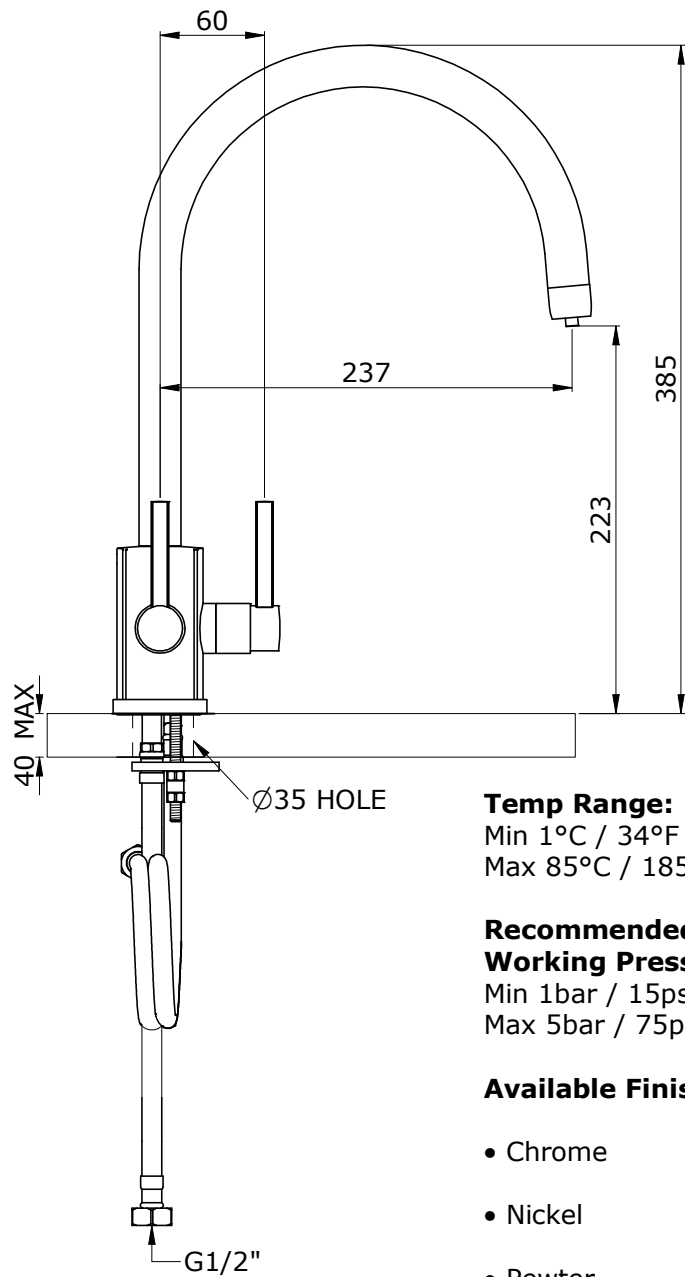

# Specification: TF-KT34C

- 1/4 turn ceramic disc flow control
- Triflow Stainless Steel push fit filter housing
- Flexible connections
- Swivel spout

**Temp Range:**  
Min 1°C / 34°F  
Max 85°C / 185°F

**Recommended Working Pressure:**  
Min 1bar / 15psi  
Max 5bar / 75psi

**Available Finishes:**

- Chrome
- Nickel
- Pewter

# Specification: TF-KT34U

- 1/4 turn ceramic disc flow control
- Triflow Stainless Steel push fit filter housing
- Flexible connections
- Swivel spout