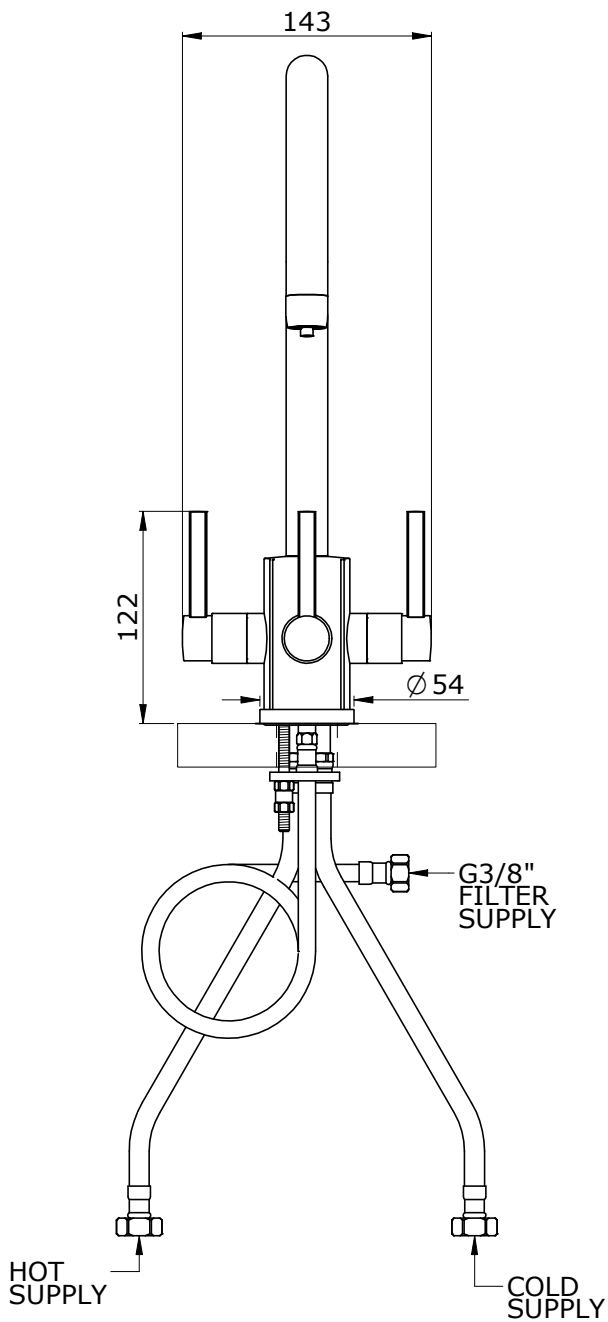

# Specification: TF-KT34C

- 1/4 turn ceramic disc flow control
- Triflow Stainless Steel push fit filter housing
- Flexible connections
- Swivel spout

**Temp Range:**  
Min 1°C / 34°F  
Max 85°C / 185°F

**Recommended Working Pressure:**  
Min 1bar / 15psi  
Max 5bar / 75psi

**Available Finishes:**

- Chrome
- Nickel
- Pewter

# Specification: TF-KT34U

- 1/4 turn ceramic disc flow control
- Triflow Stainless Steel push fit filter housing
- Flexible connections
- Swivel spout